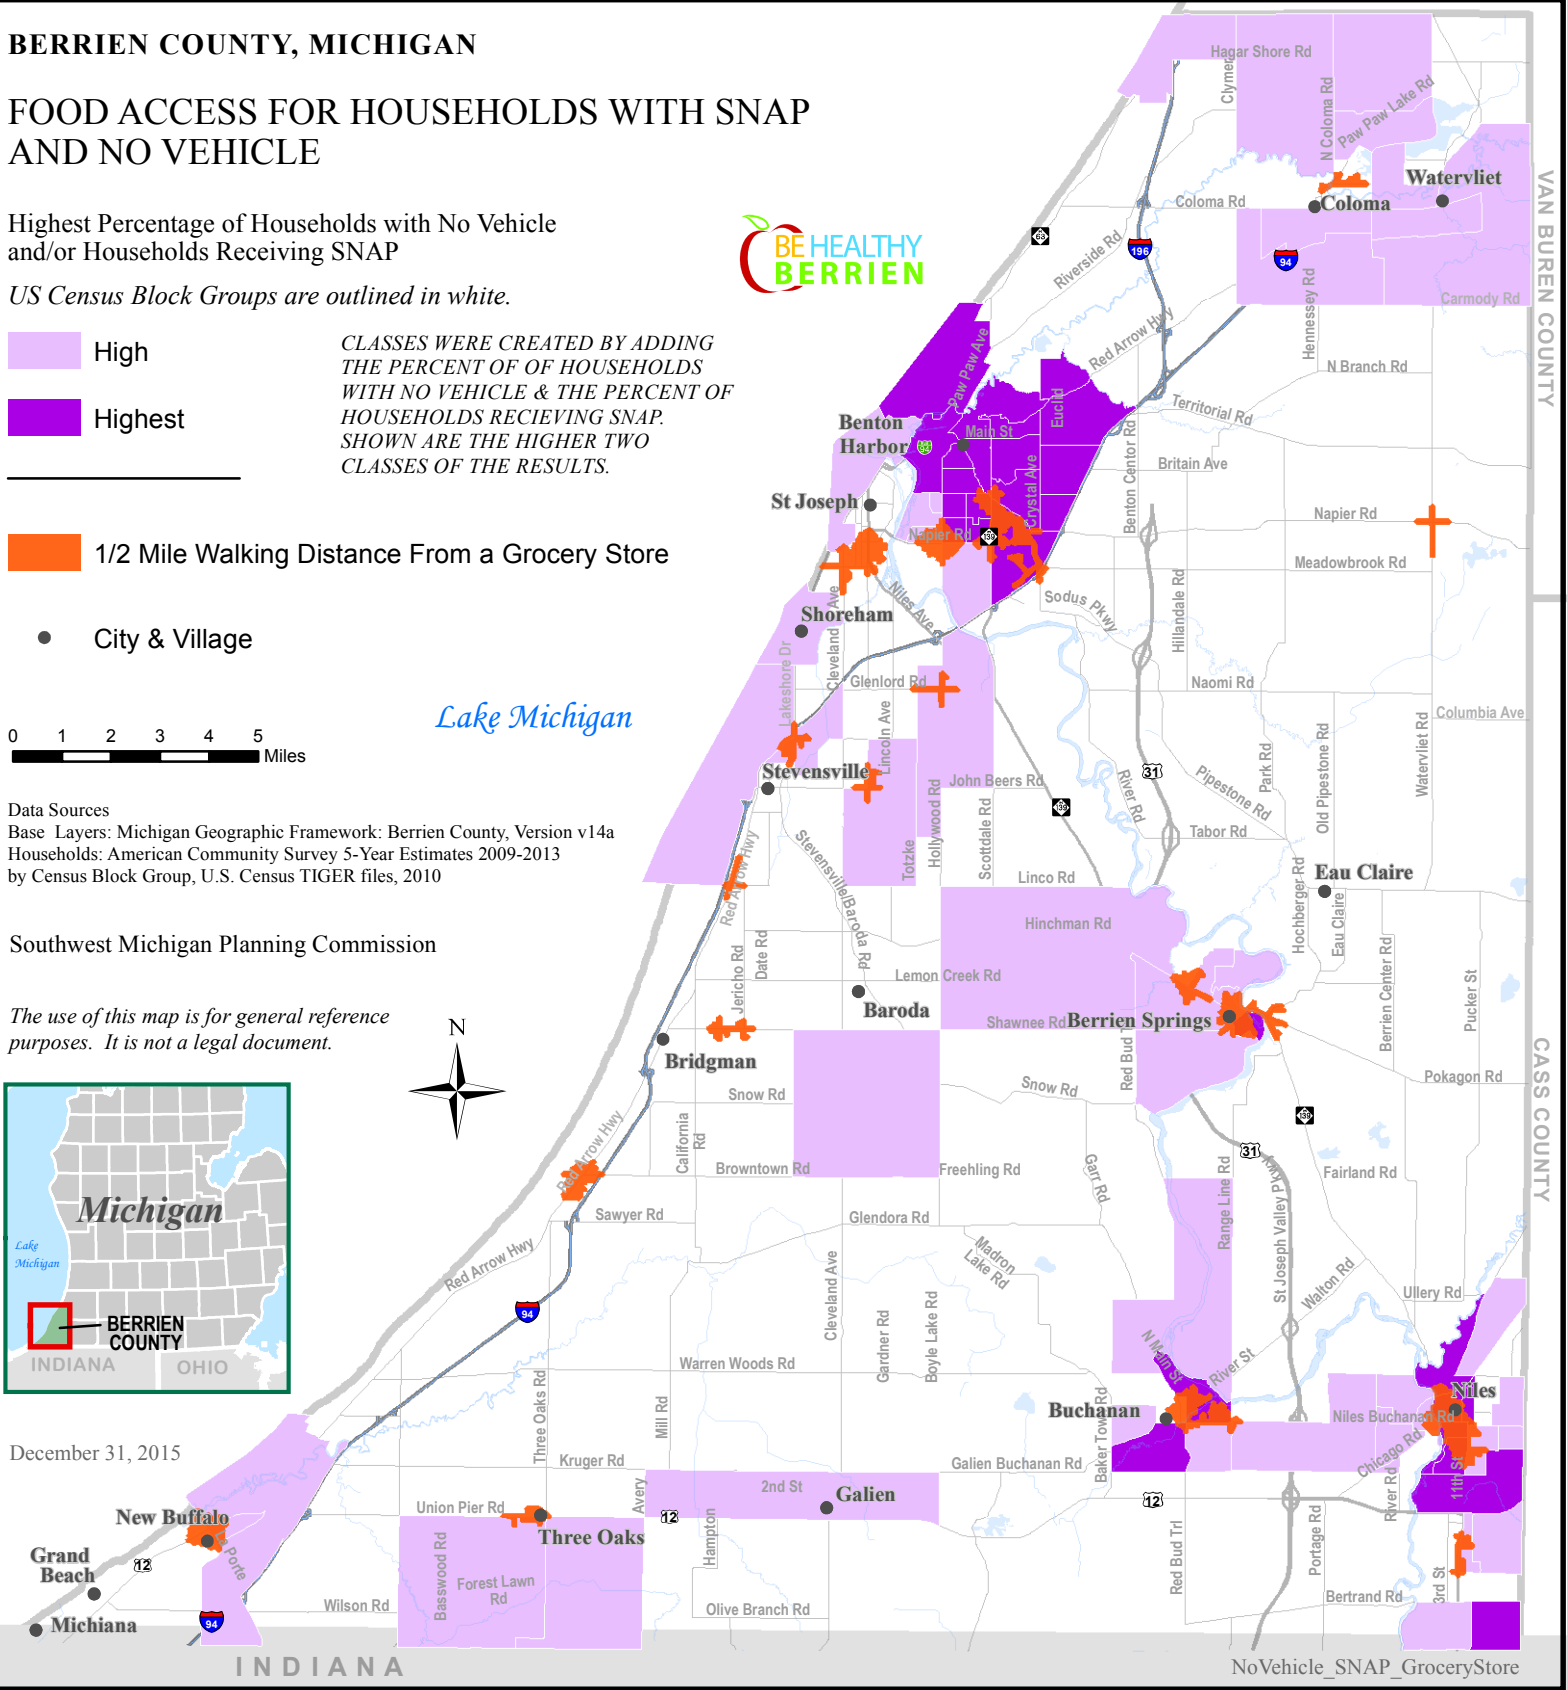

BERRIEN COUNTY, MICHIGAN

FOOD ACCESS FOR HOUSEHOLDS WITH SNAP AND NO VEHICLE

Highest Percentage of Households with No Vehicle and/or Households Receiving SNAP

US Census Block Groups are outlined in white.

City & Village

Data Sources
 Base Layers: Michigan Geographic Framework: Berrien County, Version v14a
 Households: American Community Survey 5-Year Estimates 2009-2013
 by Census Block Group, U.S. Census TIGER files, 2010

Southwest Michigan Planning Commission

The use of this map is for general reference purposes. It is not a legal document.

December 31, 2015

Grand Beach
 Michiana
 New Buffalo

INDIANA

NoVehicle_SNAP_GroceryStore

VAN BUREN COUNTY

CASS COUNTY