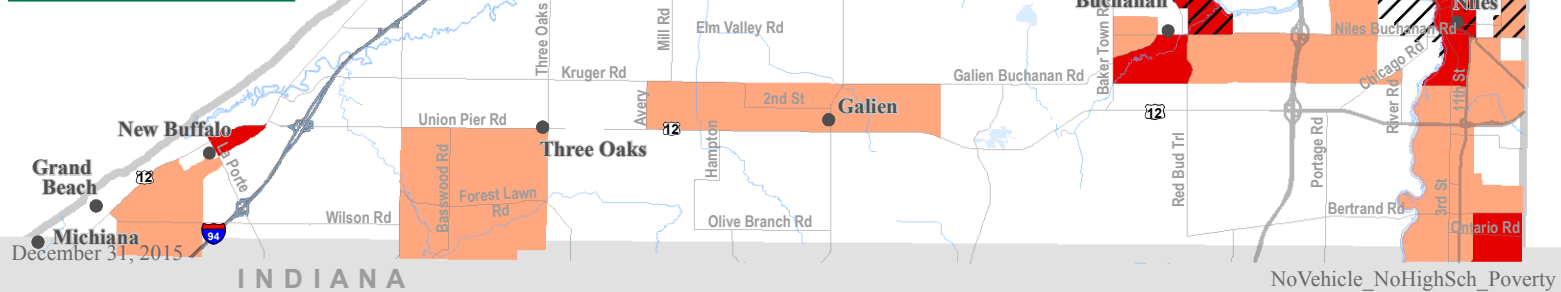

HOUSEHOLDS IN POVERTY WITH NO VEHICLE AND NO HIGH SCHOOL DIPLOMA

BERRIEN COUNTY, MICHIGAN

Areas with High Poverty

 > 16 % National Average 15.4 %

Highest Percentage of Households with No Vehicle and Highest Percentage of *Populations with No High School Diploma

-  High
-  Highest

*Population 25 years and older

-  City & Village

0 1 2 3 4 5 Miles

Data Sources
 Base Layers: Michigan Geographic Framework: Berrien County, Version v14a
 Poverty, No Vehicle, & No Diploma: American Community Survey 5-Year Estimates 2009-2013, by Census Block Groups, U.S. Census TIGER files, 2010

Southwest Michigan Planning Commission
 The use of this map is for general reference purposes. It is not a legal document.

NoVehicle_NoHighSch_Poverty

December 31, 2015